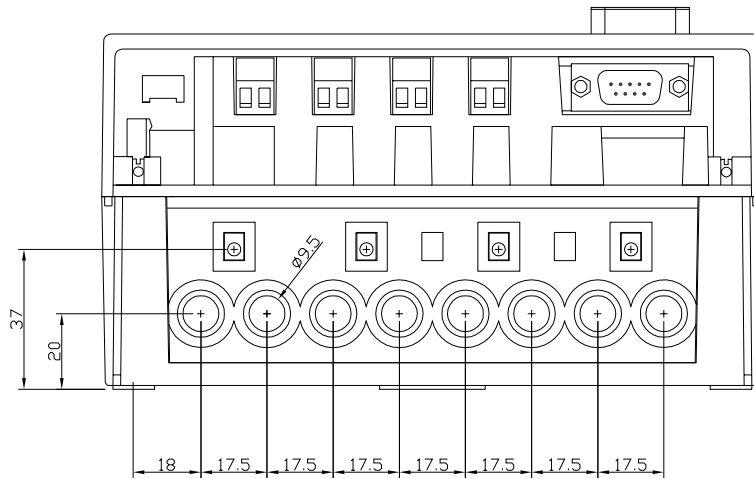

Mk6 GENIUS Energy Meter

Base Dimensions

WC Terminal

CT Terminal

Old Terminal Cover Dimensions

WC Terminal

CT Terminal

New Terminal Cover Dimensions

CT Terminal Connections (3 Phase / 4 Wire)

CT Terminal Connections (3 Phase / 3 Wire)