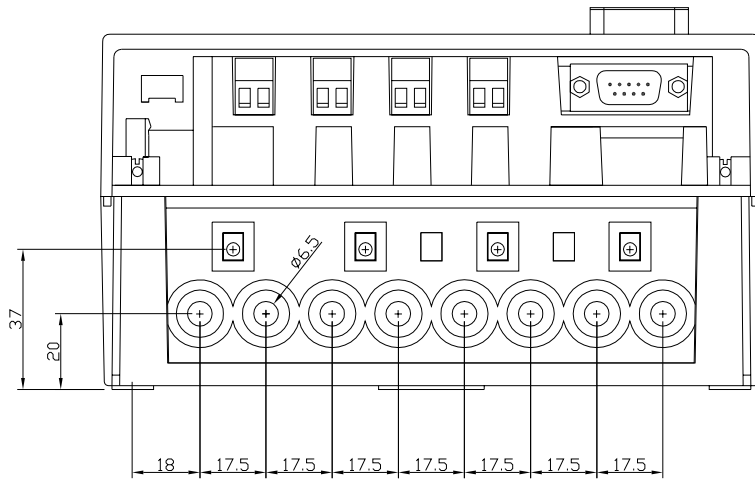

Mk6 GENIUS Energy Meter

Base Dimensions

WC Terminal

CT Terminal

Old Terminal Cover Dimensions

WC Terminal

CT Terminal

New Terminal Cover Dimensions

CT Terminal Connections (3 Phase / 4 Wire)

CT Terminal Connections (3 Phase / 3 Wire)