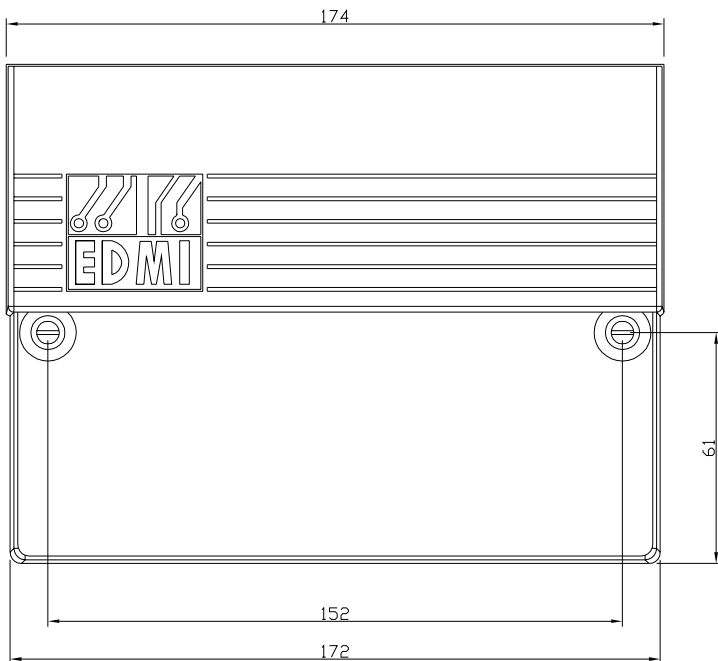

Mk6 GENIUS Energy Meter

Base Dimensions

WC Terminal

CT Terminal

Old Terminal Cover Dimensions

WC Terminal

CT Terminal

New Terminal Cover Dimensions