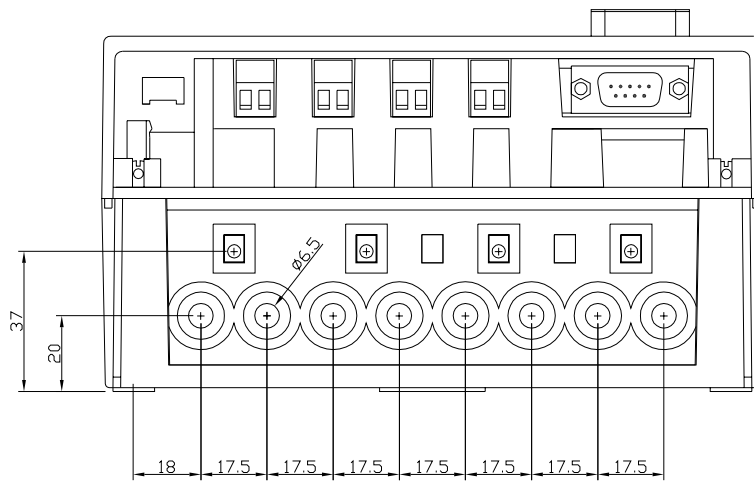

Mk6 GENIUS Energy Meter

Base Dimensions

WC Terminal

CT Terminal

Old Terminal Cover Dimensions

WC Terminal

CT Terminal

New Terminal Cover Dimensions

CT Terminal Connections (3 Phase / 4 Wire)

CT Terminal Connections (3 Phase / 3 Wire)