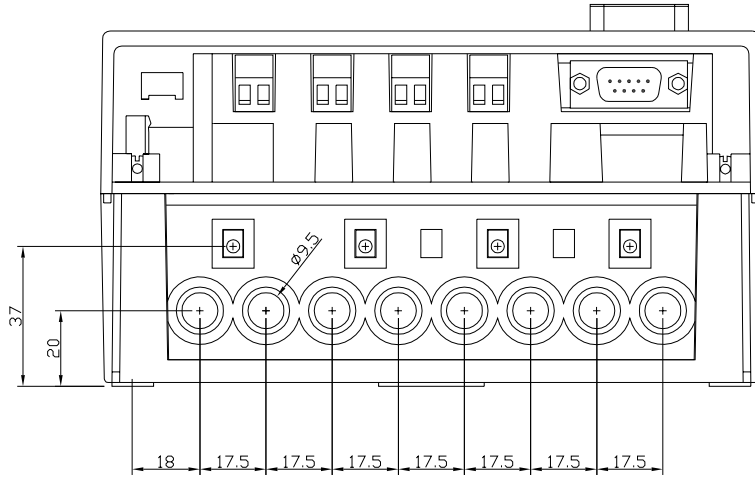

Mk6 GENIUS Energy Meter

Base Dimensions

WC Terminal

CT Terminal

Old Terminal Cover Dimensions

WC Terminal

CT Terminal

New Terminal Cover Dimensions

CT Terminal Connections (3 Phase / 4 Wire)

CT Terminal Connections (3 Phase / 3 Wire)