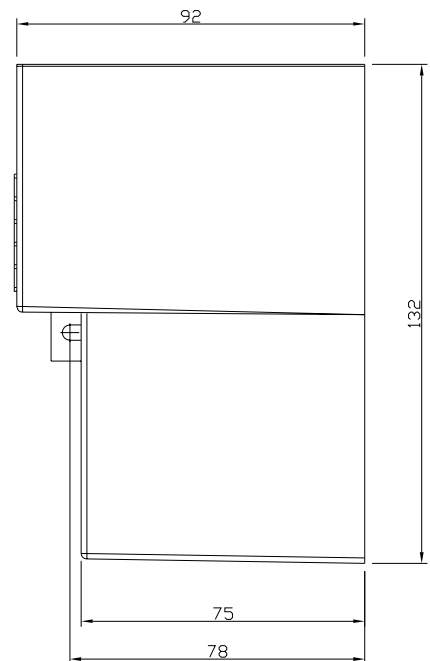

Mk6 GENIUS Energy Meter

Base Dimensions

WC Terminal

CT Terminal

Old Terminal Cover Dimensions

WC Terminal

CT Terminal

New Terminal Cover Dimensions