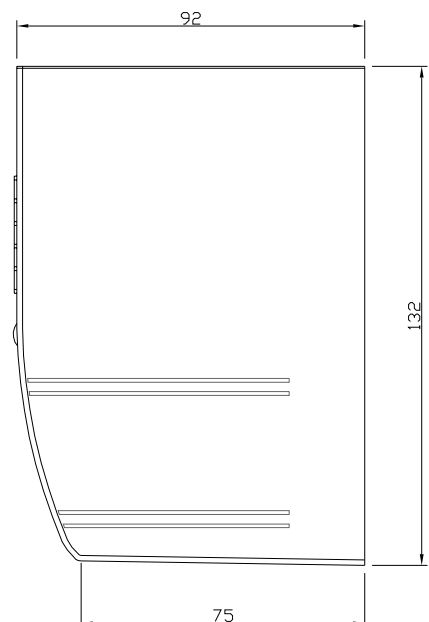

Mk6 GENIUS Energy Meter

Base Dimensions

WC Terminal

CT Terminal

Old Terminal Cover Dimensions

WC Terminal

CT Terminal

New Terminal Cover Dimensions

CT Terminal Connections (3 Phase / 4 Wire)

CT Terminal Connections (3 Phase / 3 Wire)