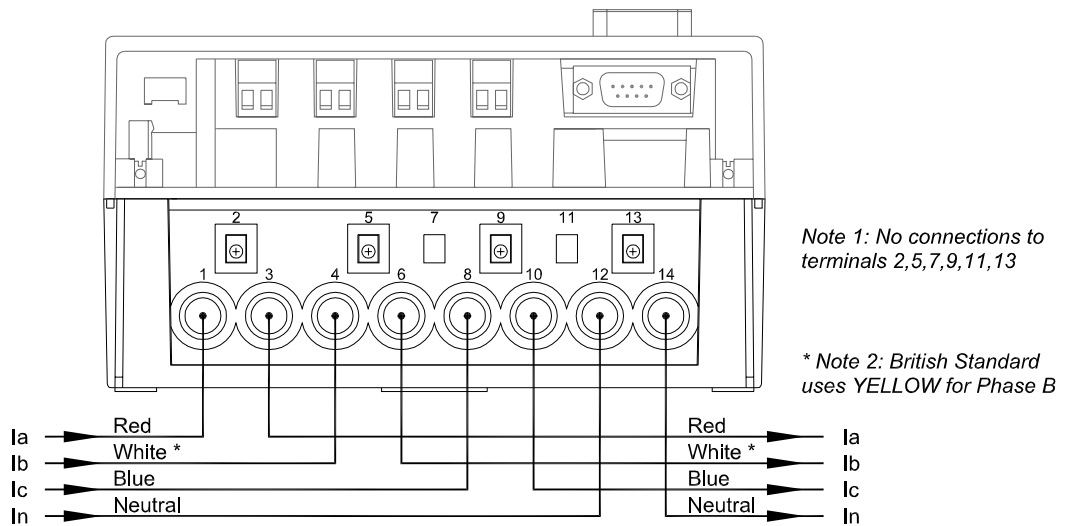

Mk6 GENIUS Energy Meter

Base Dimensions

WC Terminal

CT Terminal

Old Terminal Cover Dimensions

WC Terminal

CT Terminal

New Terminal Cover Dimensions

CT Terminal Connections (3 Phase / 4 Wire)

CT Terminal Connections (3 Phase / 3 Wire)