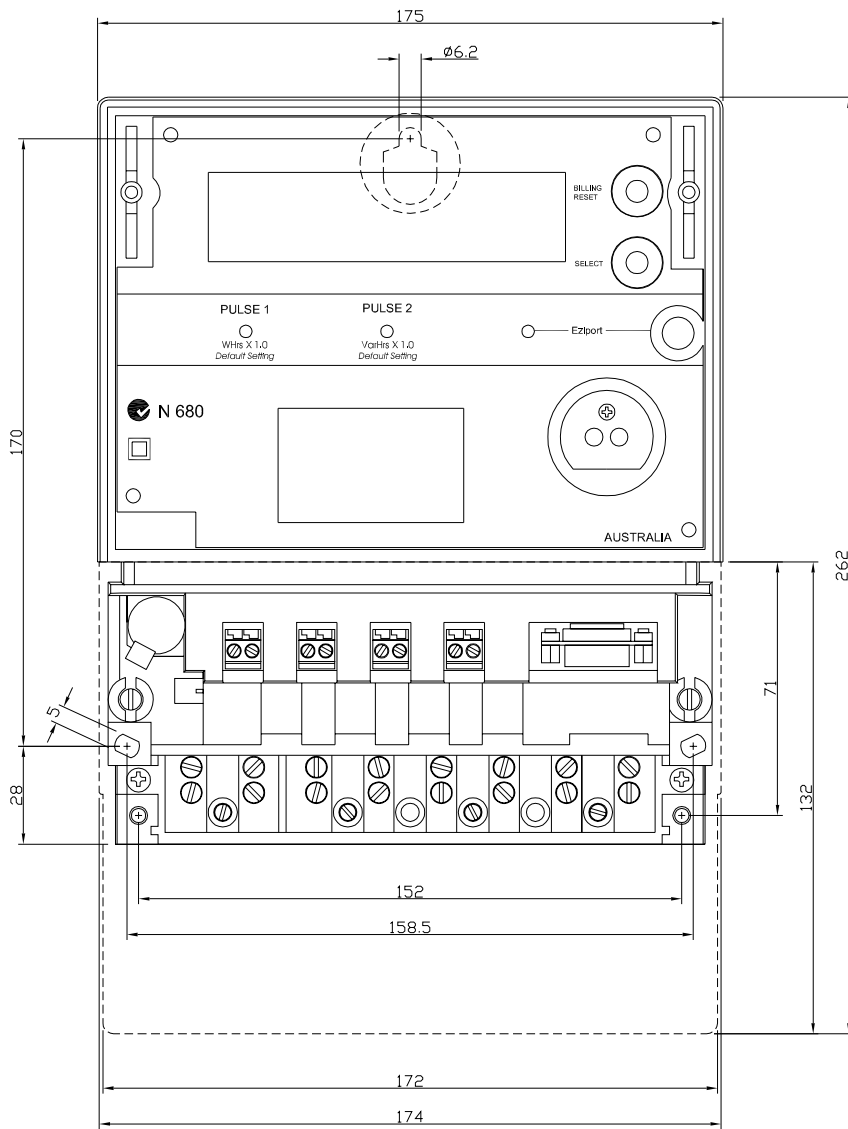

Mk6 GENIUS Energy Meter

Base Dimensions

WC Terminal

CT Terminal

Old Terminal Cover Dimensions

WC Terminal

CT Terminal

New Terminal Cover Dimensions

CT Terminal Connections (3 Phase / 4 Wire)

CT Terminal Connections (3 Phase / 3 Wire)