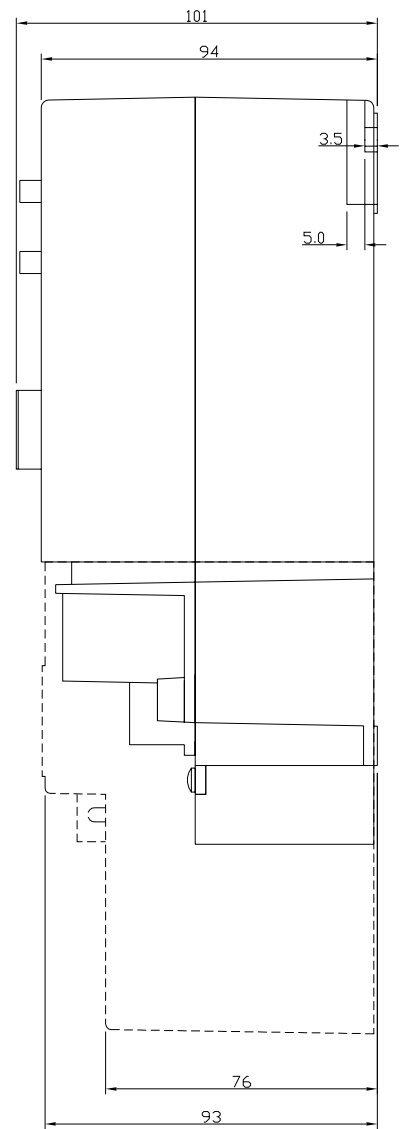

Mk6 GENIUS Energy Meter

Base Dimensions

WC Terminal

CT Terminal

Old Terminal Cover Dimensions

WC Terminal

CT Terminal

New Terminal Cover Dimensions

CT Terminal Connections (3 Phase / 4 Wire)

CT Terminal Connections (3 Phase / 3 Wire)