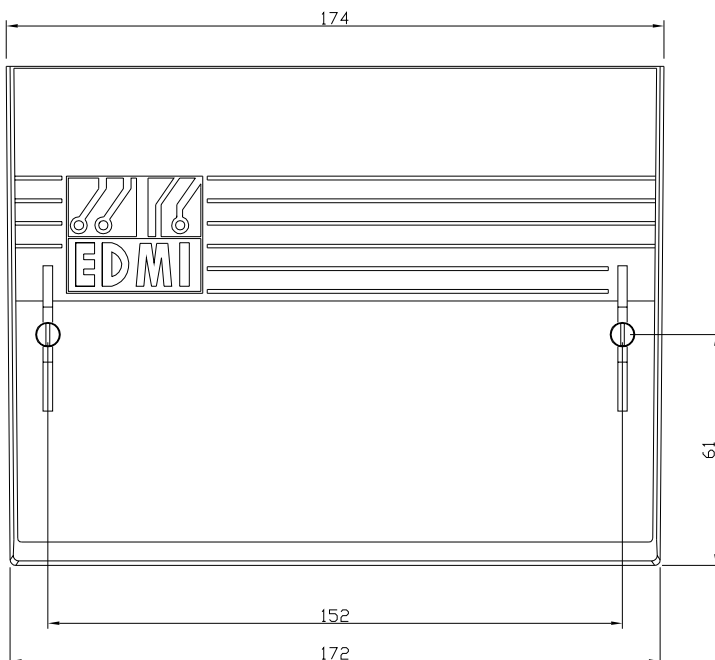

Mk6 GENIUS Energy Meter

Base Dimensions

WC Terminal

CT Terminal

Old Terminal Cover Dimensions

WC Terminal

CT Terminal

New Terminal Cover Dimensions