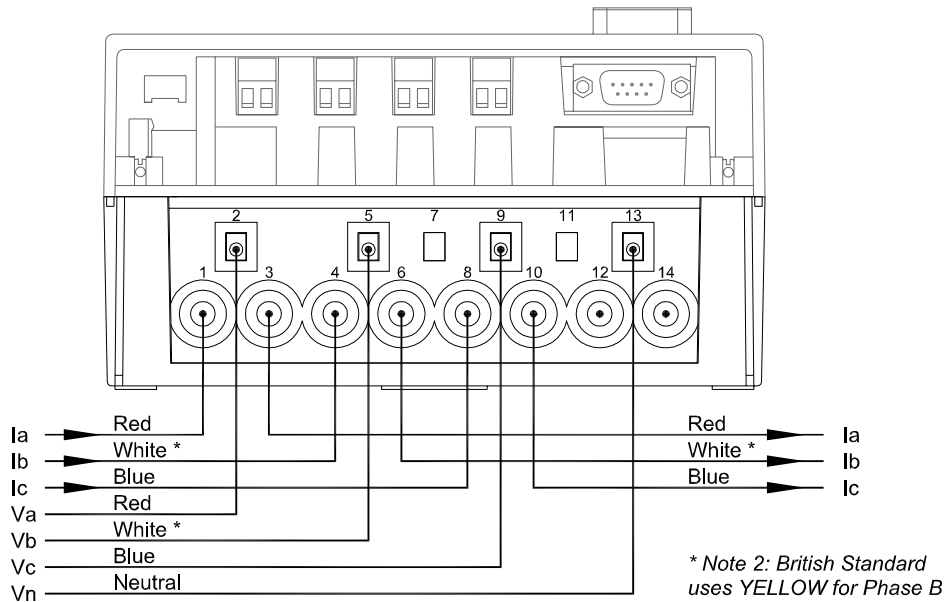

Mk6 GENIUS Energy Meter

Base Dimensions

WC Terminal

CT Terminal

Old Terminal Cover Dimensions

WC Terminal

CT Terminal

New Terminal Cover Dimensions

CT Terminal Connections (3 Phase / 4 Wire)

CT Terminal Connections (3 Phase / 3 Wire)